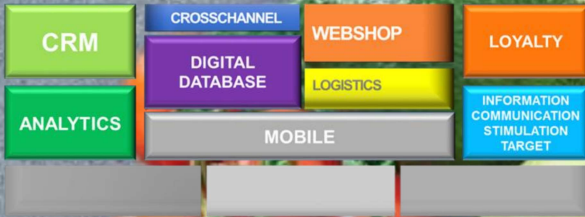

DATACENTER OPERATIONS

FUTURE WORKPLACE

AUTOMATION

RETAIL BACKBONE SOLUTIONS

- ERP
- LOGISTICS
- FINANCE
- PURCHASING
- INVENTORY

- HCM
- PRODUCTION
- FACILITY MGMT
- WHOLESALE

FACT AND FIGURES SPAR ICS INTERNATIONAL

Status Q4/2021

WE CREATE **RETAIL** FUTURE.

E-Commerce Prozesse

XLR8

SPARICS
WE CREATE **RETAIL** FUTURE.

Webshop
Customer Order

Checkout

Ongoing Tour
Planning

- delivery mode
- payment mode
- real-time stock
- time slot
- substitution article

- fully automated
- real-time

☑ DONE!

☑ DONE!

WE CREATE **RETAIL** FUTURE.

Instore Picking

Kommissionierung

Wegoptimierung