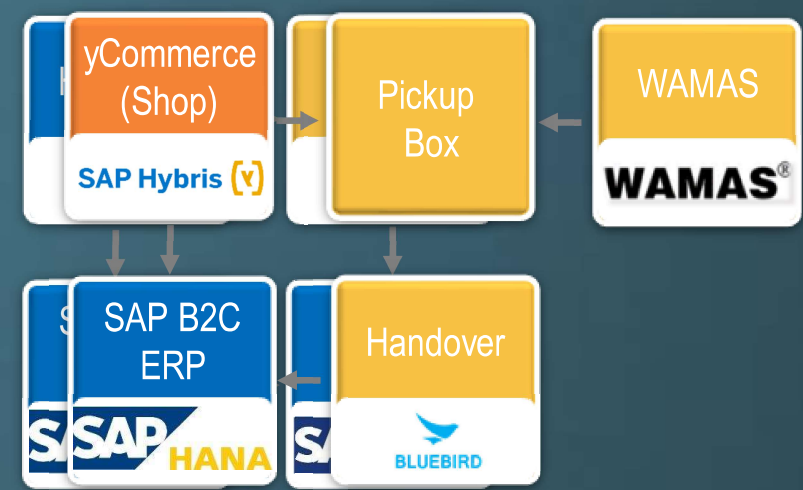

DATACENTER OPERATIONS

FUTURE WORKPLACE

AUTOMATION

RETAIL BACKBONE SOLUTIONS

- ERP
- LOGISTICS
- FINANCE
- PURCHASING
- INVENTORY

- HCM
- PRODUCTION
- FACILITY MGMT
- WHOLESALE

FACT AND FIGURES SPAR ICS INTERNATIONAL

Status Q4/2021

WE CREATE **RETAIL** FUTURE.

E-Commerce Prozesse

XLR8

SPARICS
WE CREATE **RETAIL** FUTURE.

Webshop
Customer Order

Checkout

Ongoing Tour
Planning

- delivery mode
- payment mode
- real-time stock
- time slot
- substitution article

- fully automated
- real-time

☑ DONE!

☑ DONE!

WE CREATE **RETAIL** FUTURE.

Instore Picking

Kommissionierung

Wegoptimierung

Android MDE

Handrücken-
scanner

Transport-
hilfsmittel Box

Bereitstellzone
für Last Mile

WE CREATE **RETAIL** FUTURE.

Automatische Tourenplanung

Tourenplanung

LKW Beladung